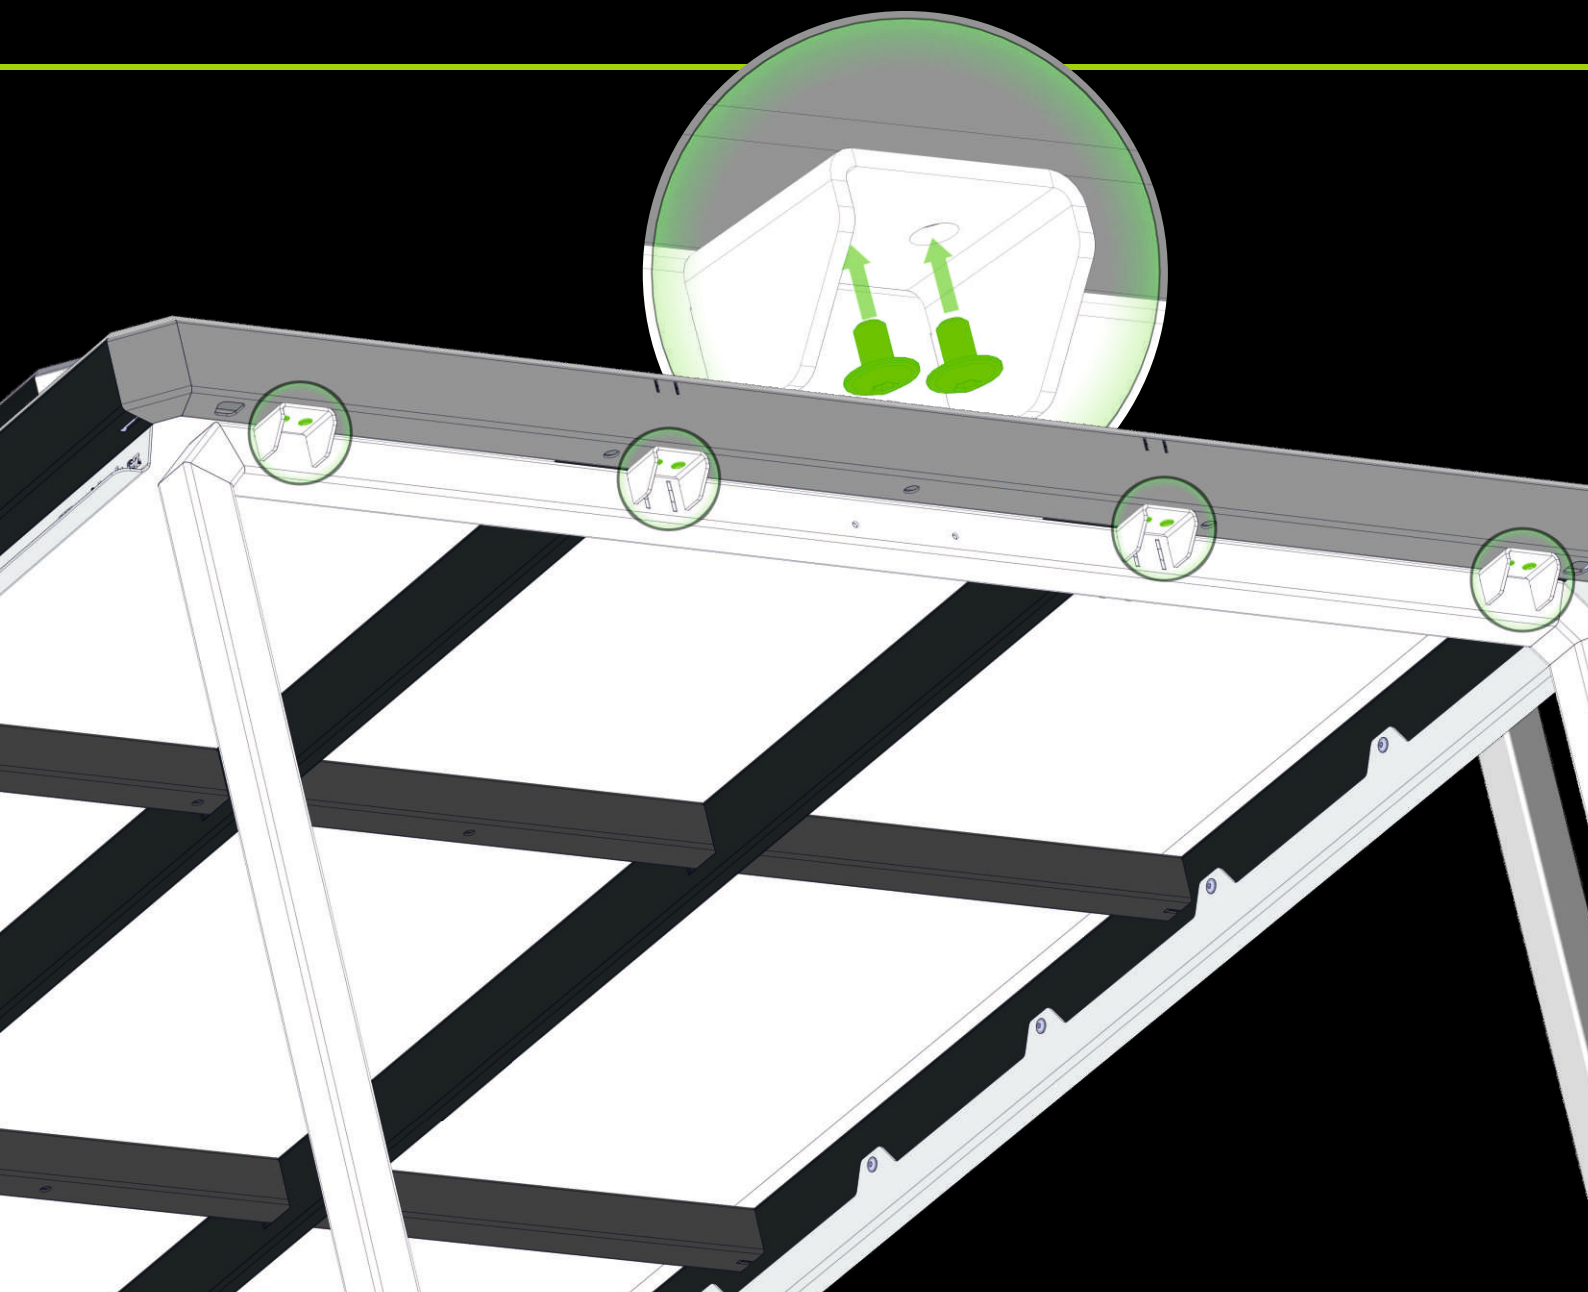

lamidesk | Compact CL 2019 |