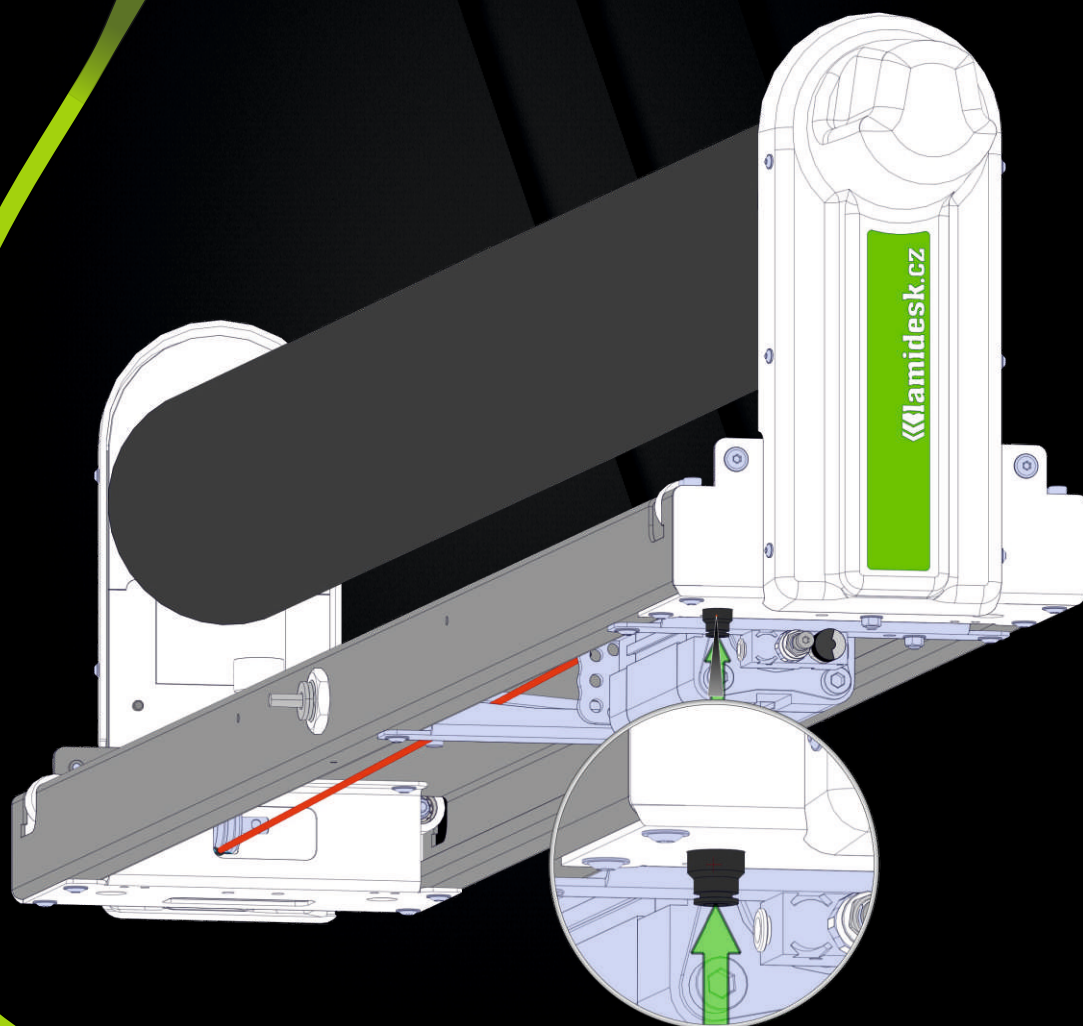

lamidesk | Compact CL 2019 |