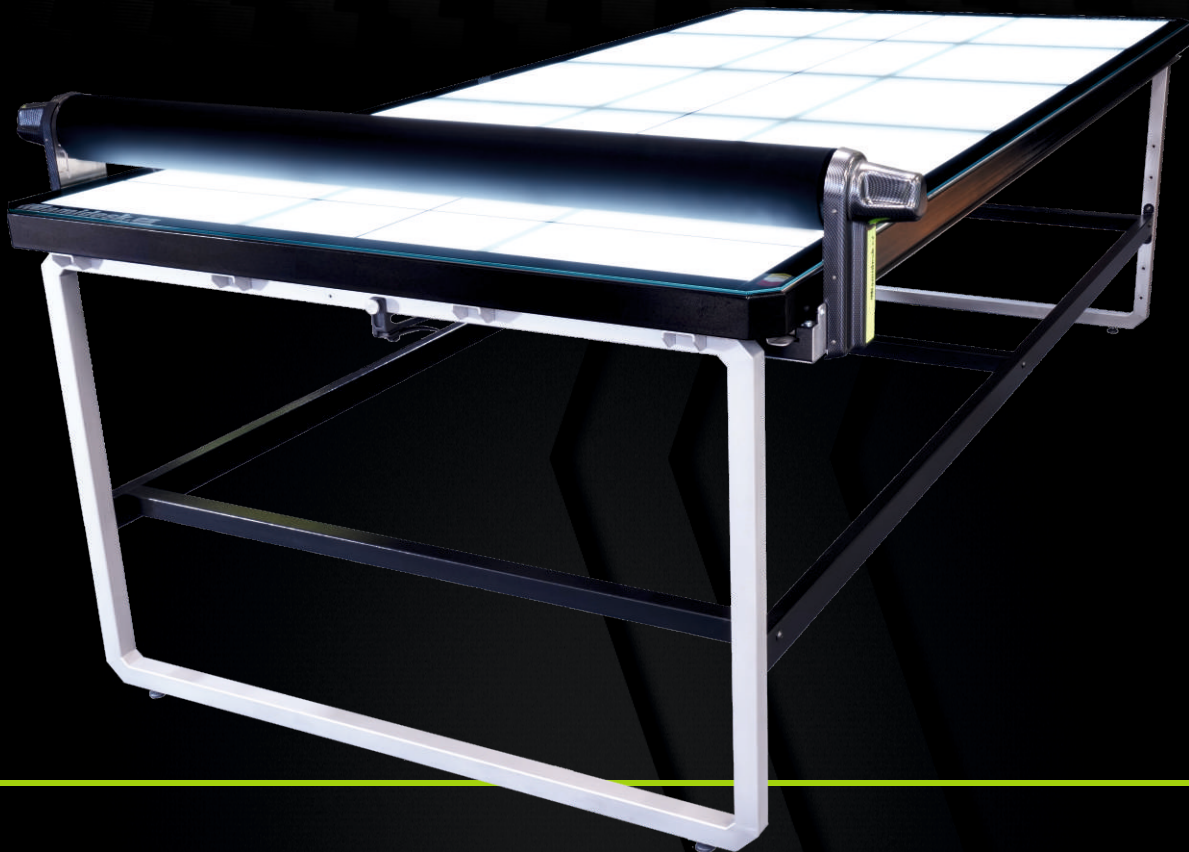

lamidesk

Compact CL 2019

FLATBED APPLICATORS

UNPACKING AND INSTALLATION MANUAL

! 300 kg !

lamidesk

UNBOXING THIS SIDE UP

CL2019 L3