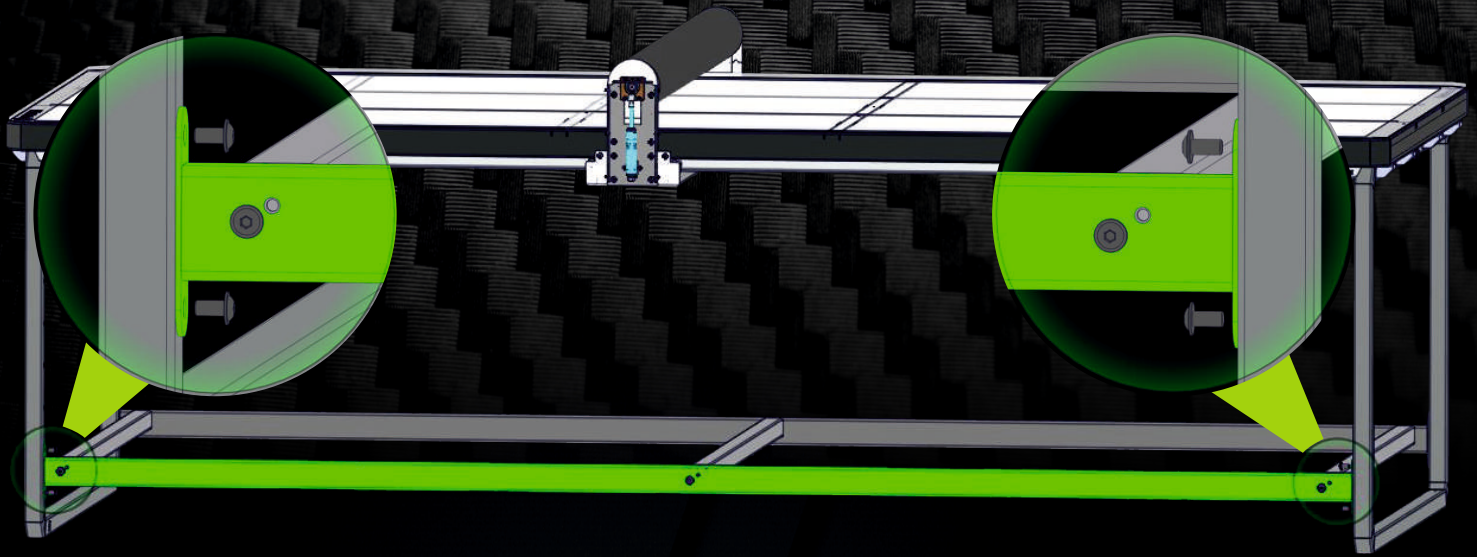

lamidesk | Compact CL 2019 |