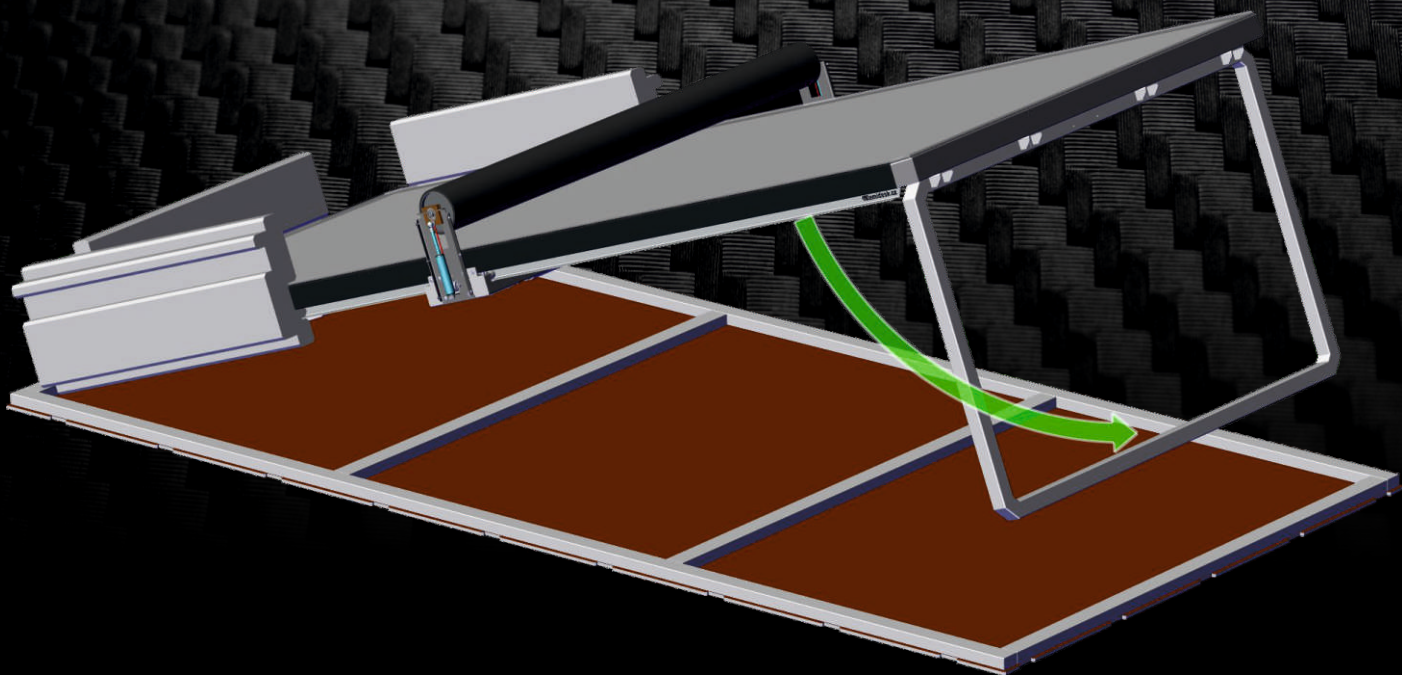

lamidesk | Compact CL 2019 |