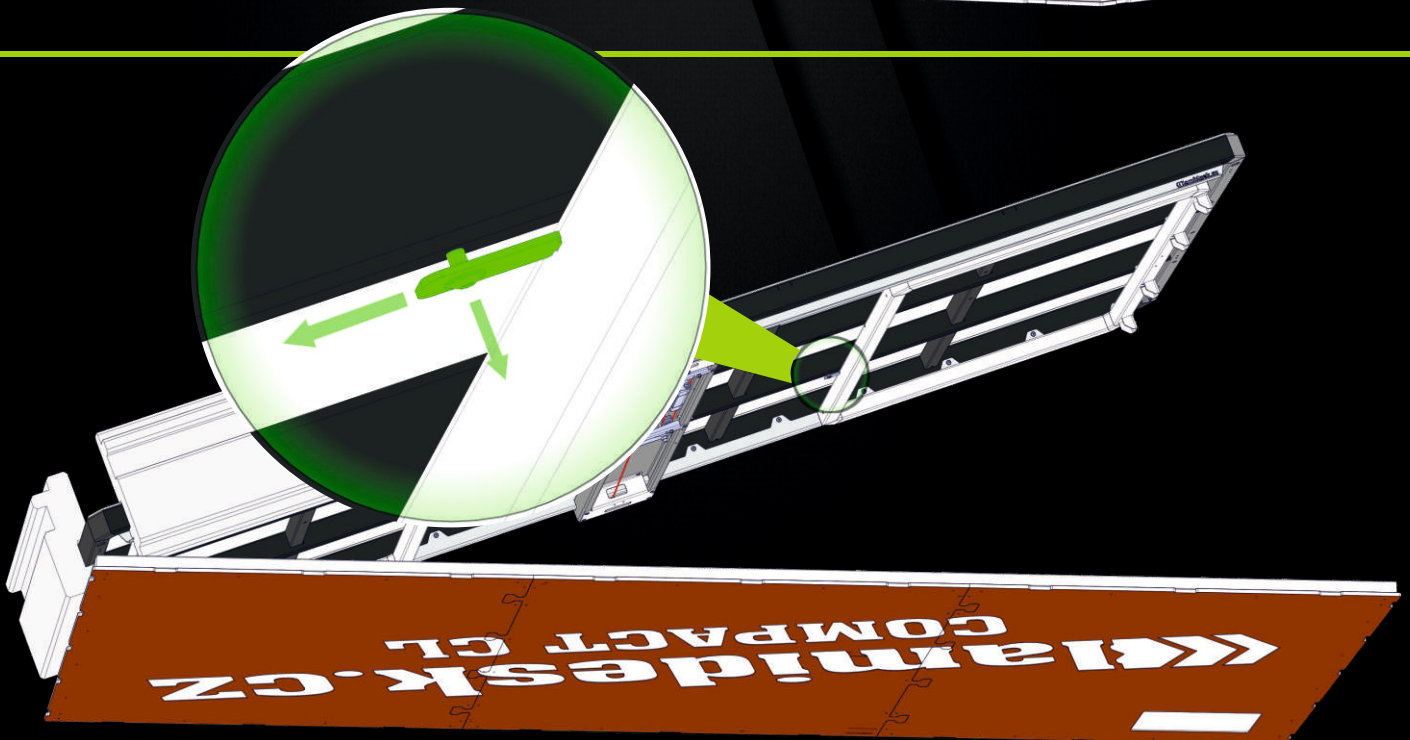

lamidesk | Compact CL 2019 |