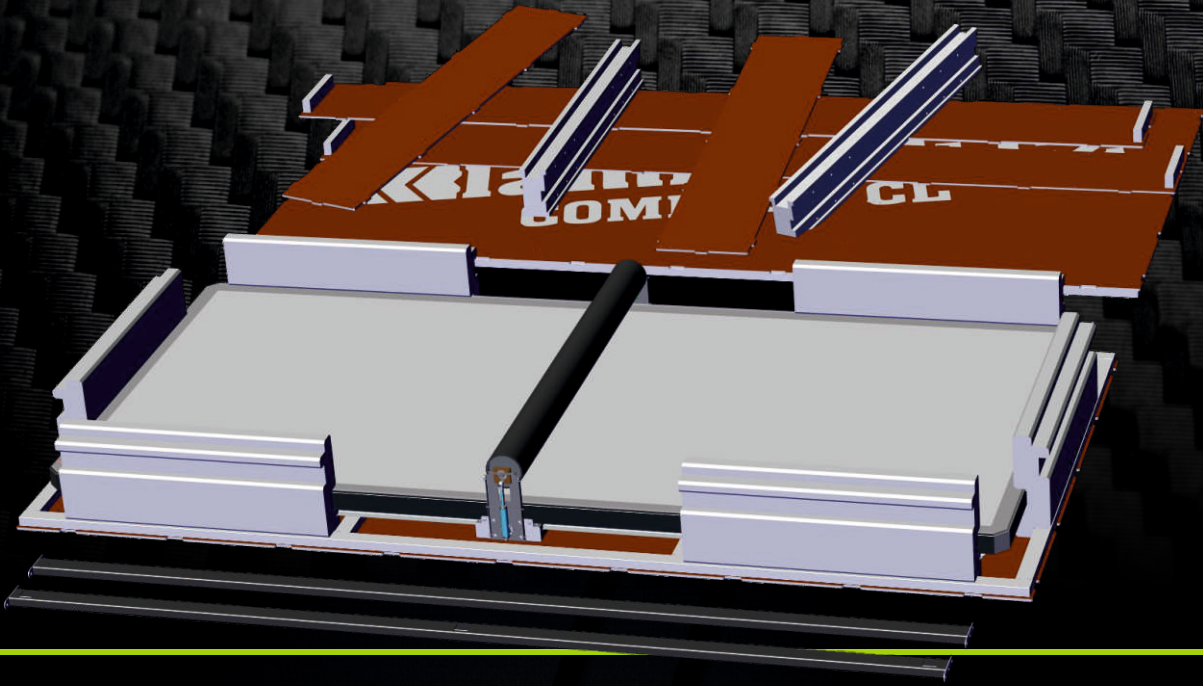

lamidesk | Compact CL 2019 |