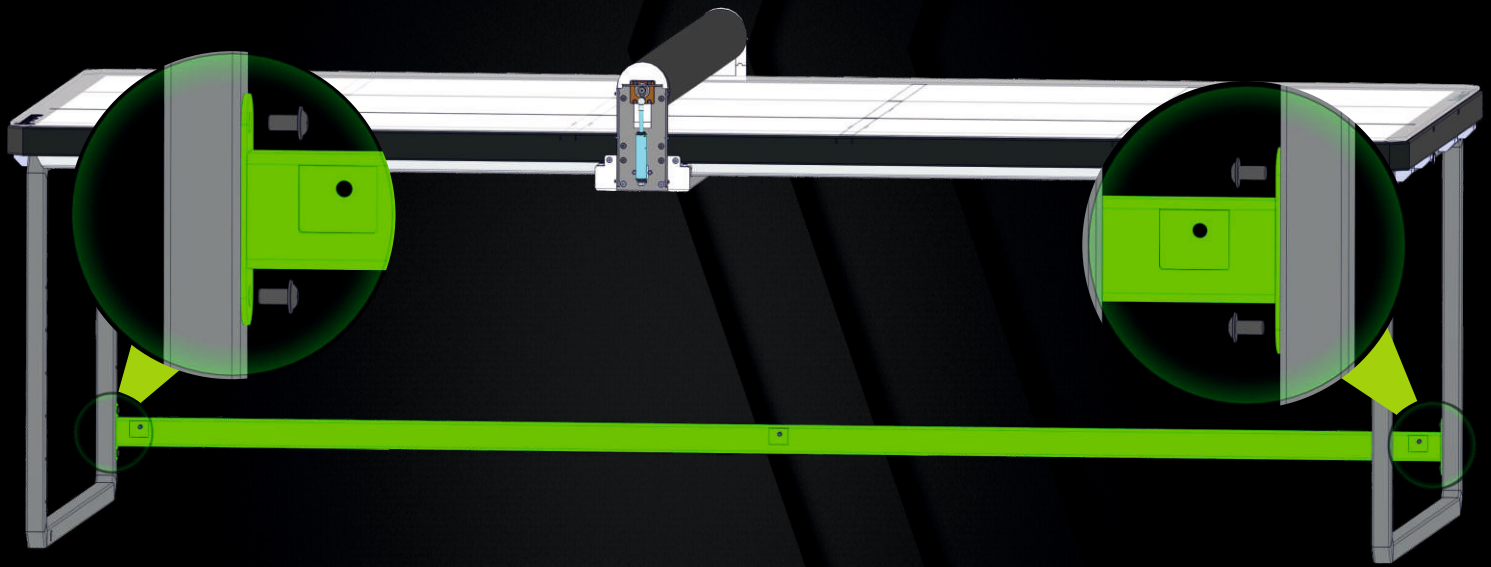

lamidesk | Compact CL 2019 |