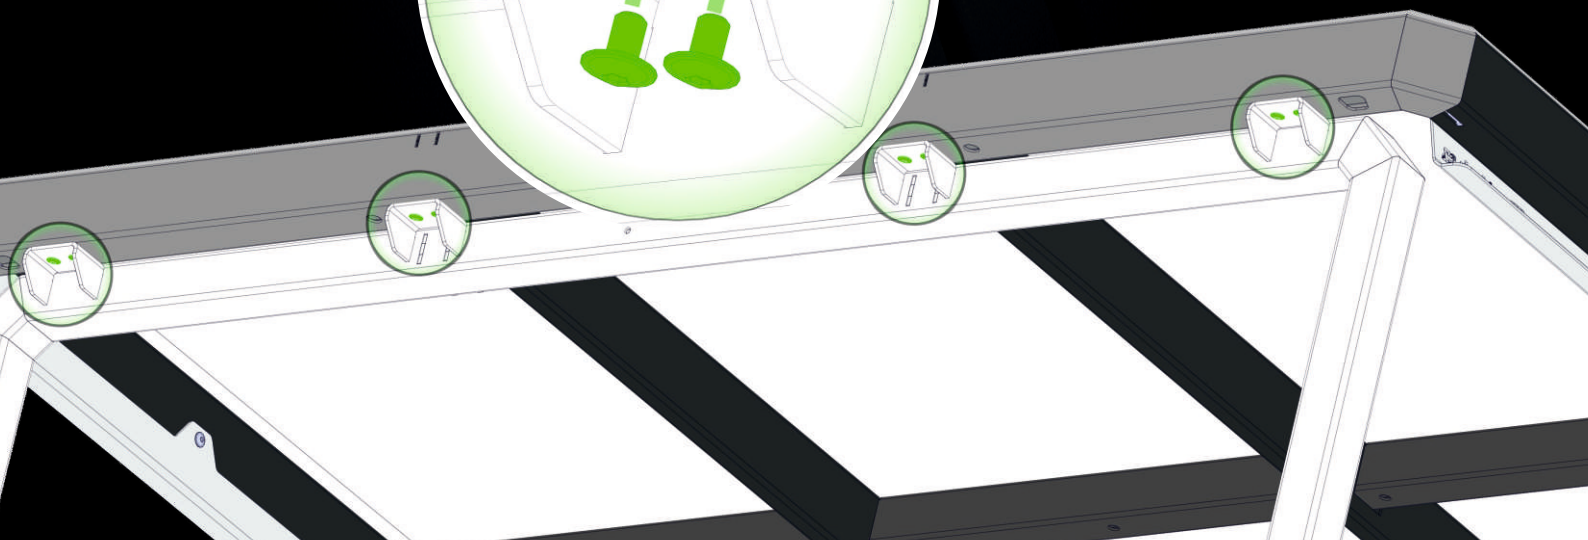

lamidesk | Compact CL 2019 |