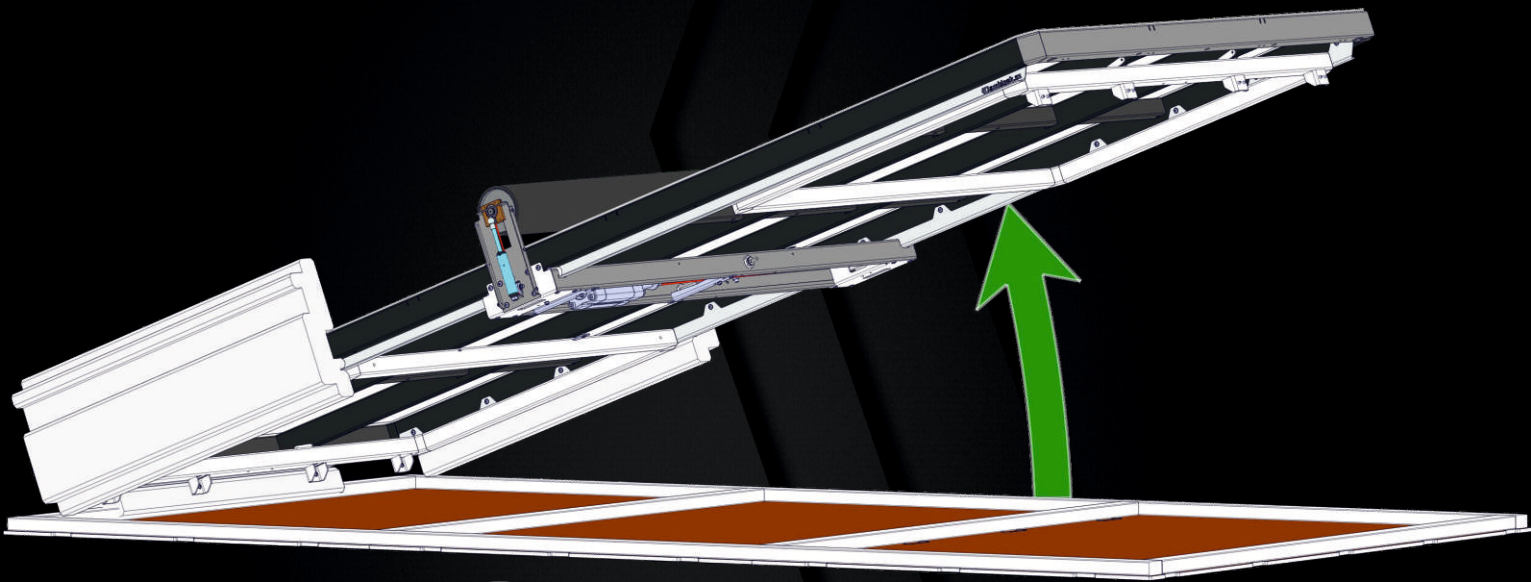

lamidesk | Compact CL 2019 |