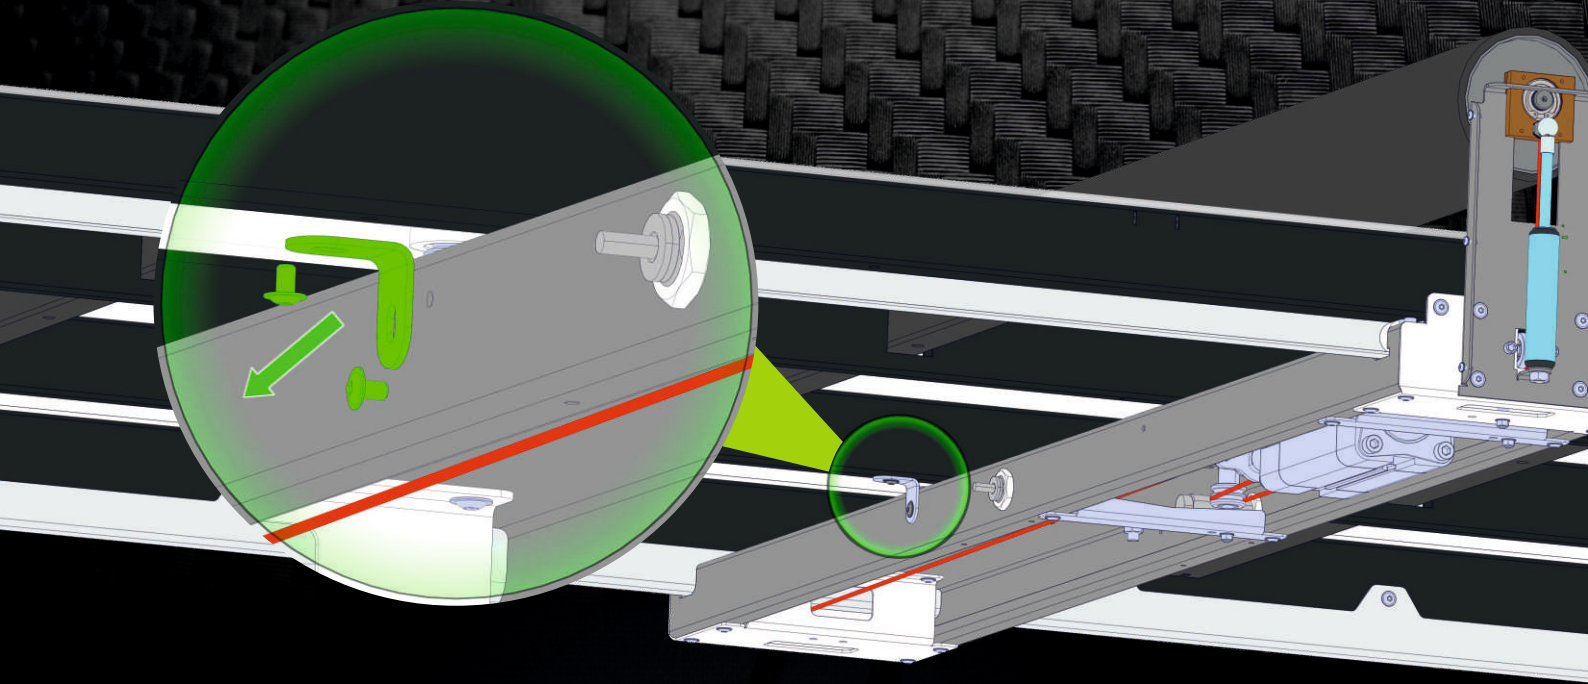

lamidesk | Compact CL 2019 |