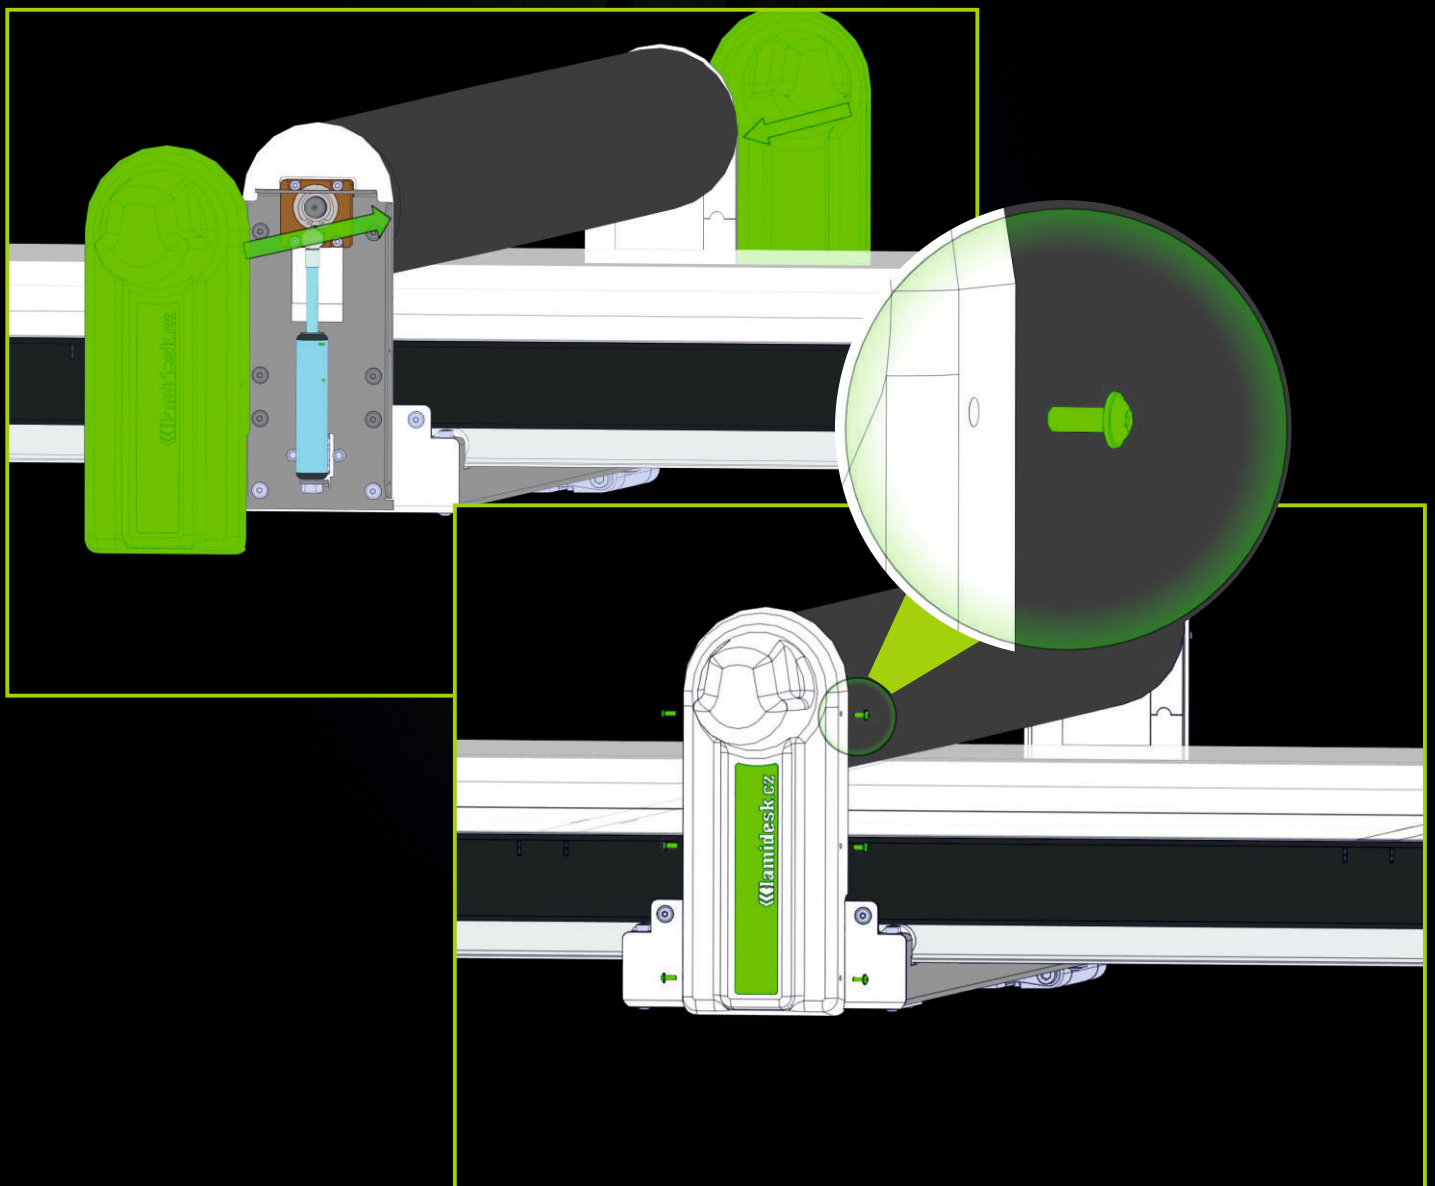

lamidesk | Compact CL 2019 |