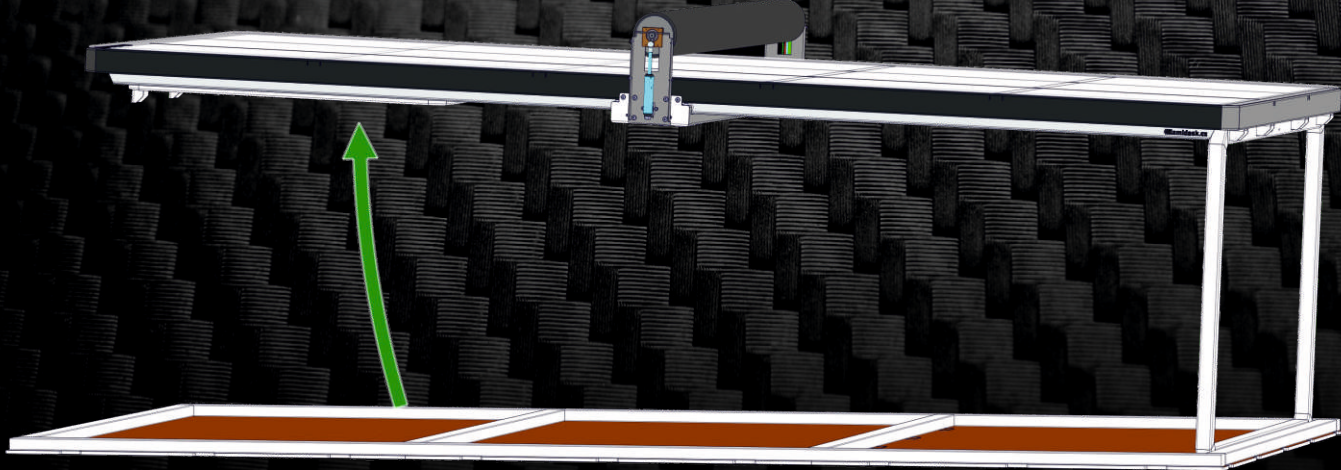

lamidesk | Compact CL 2019 |