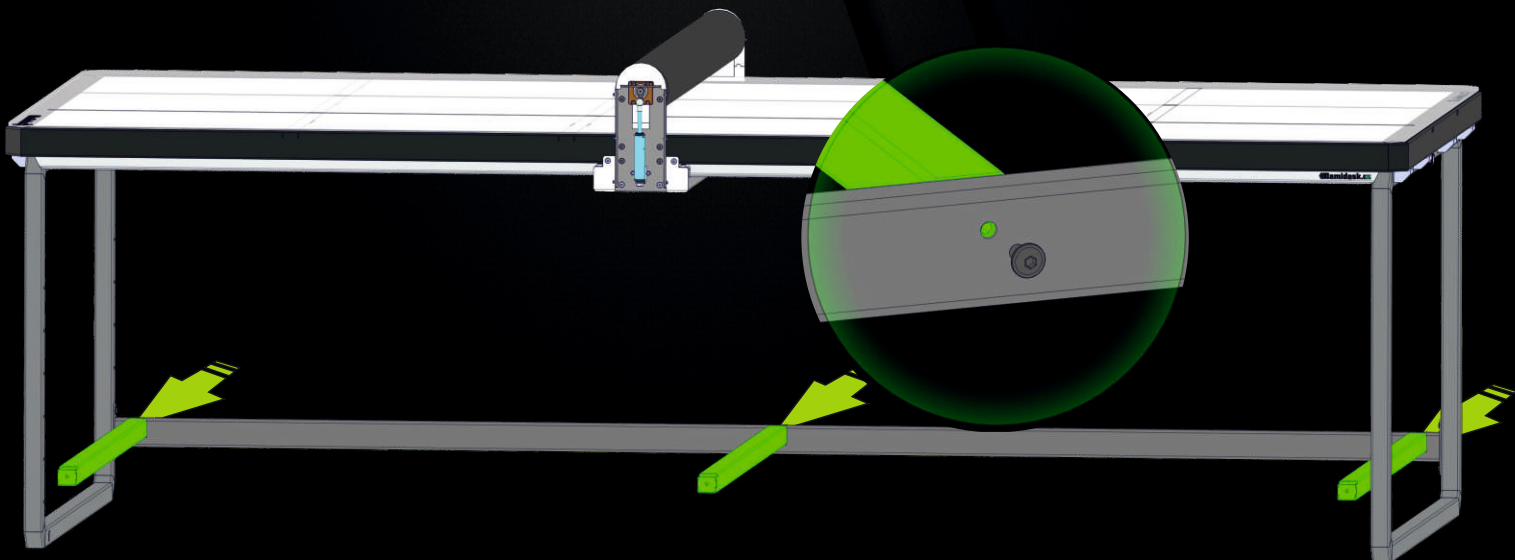

lamidesk | Compact CL 2019 |