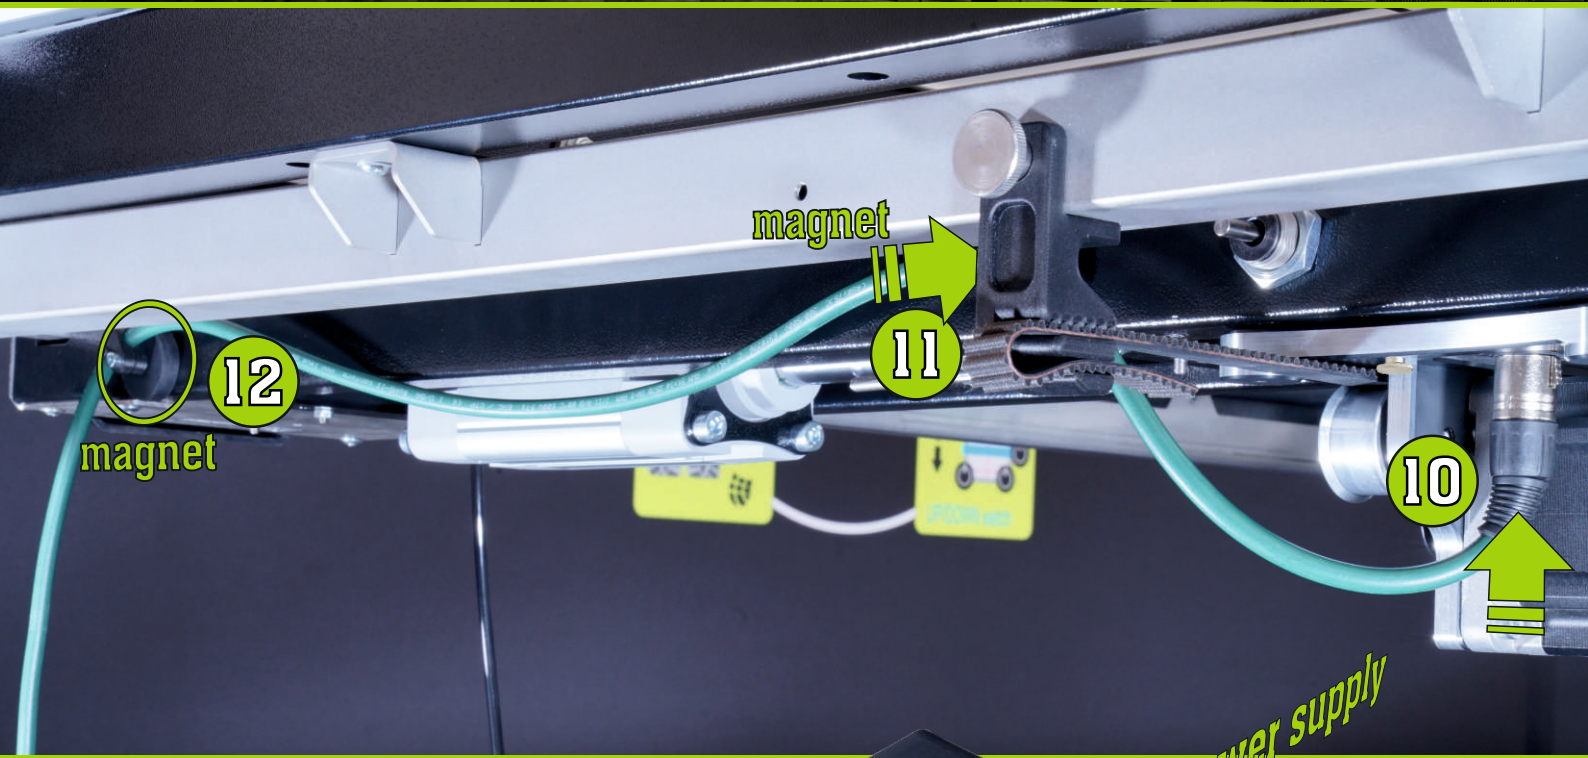

lamidesk

| Compact CL 2019 |

FLATBED APPLICATORS

DRIVE SET - INSTALLATION MANUAL

lamidesk | Compact CL 2019 | DRIVE SET

DRIVE SET

pedestal with connectors

lamidesk | Compact CL 2019 |

DRIVE SET