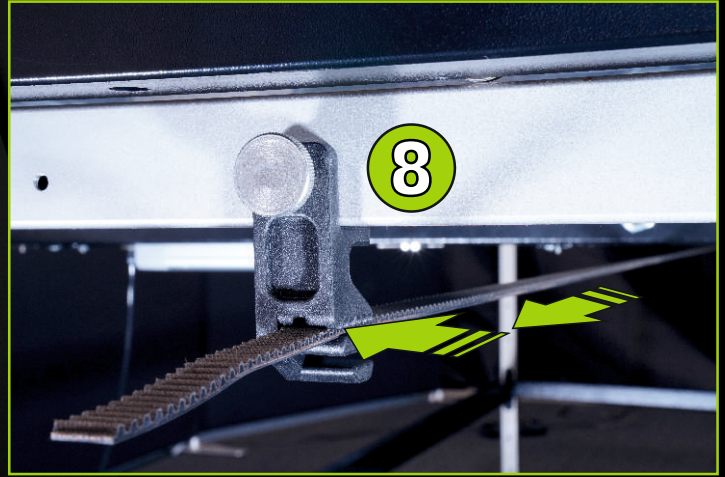

lamidesk

| Compact CL 2019 |

FLATBED APPLICATORS

DRIVE SET - INSTALLATION MANUAL

lamidesk | Compact CL 2019 | DRIVE SET

DRIVE SET

pedestal with connectors

lamidesk | Compact CL 2019 |

DRIVE SET