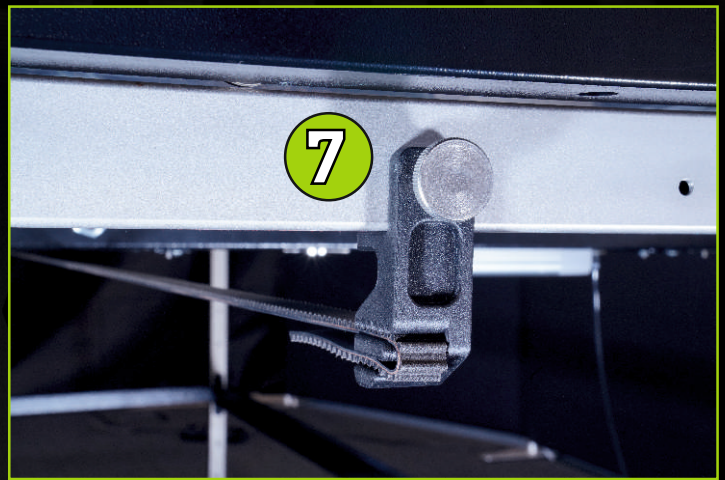

lamidesk

| Compact CL 2019 |

FLATBED APPLICATORS

DRIVE SET - INSTALLATION MANUAL

lamidesk | Compact CL 2019 | DRIVE SET

DRIVE SET

pedestal with connectors

lamidesk | Compact CL 2019 |

DRIVE SET