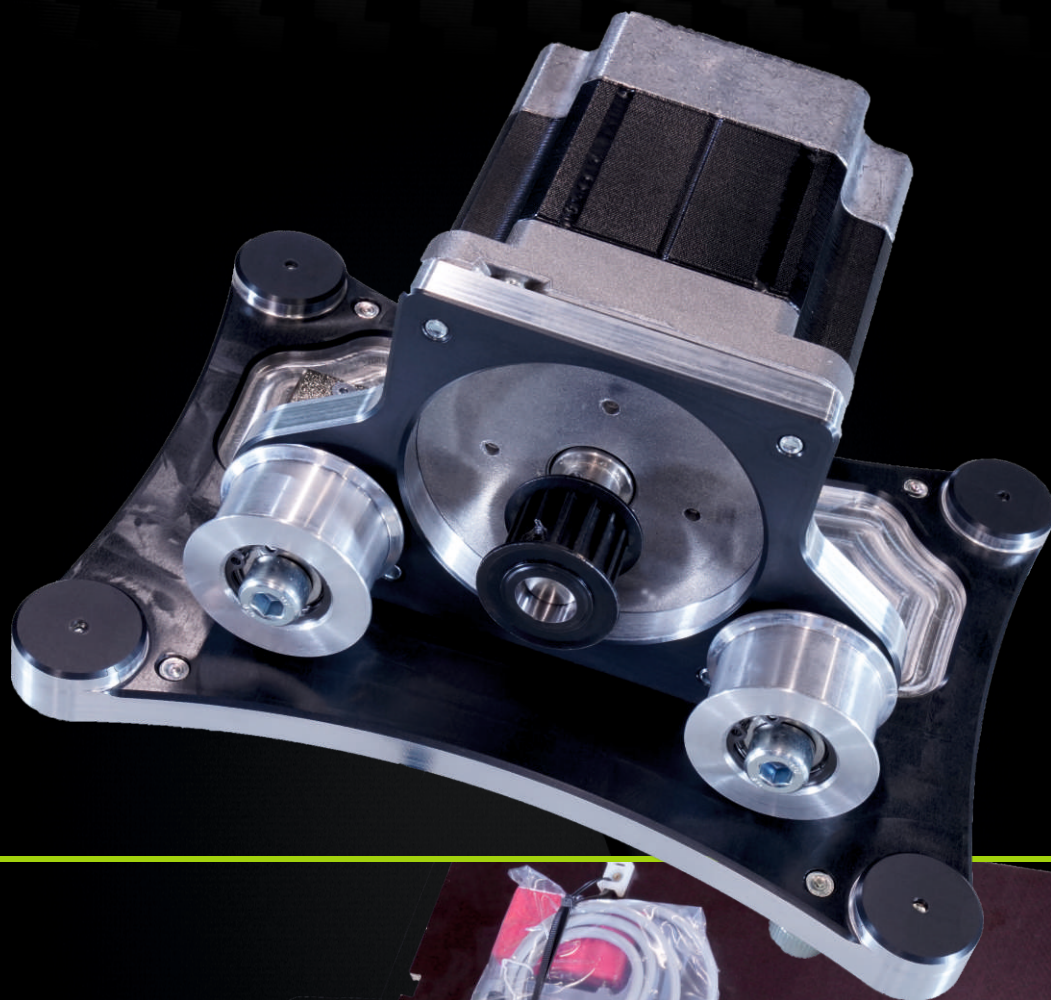

lamidesk

| Compact CL 2019 |

FLATBED APPLICATORS

DRIVE SET - INSTALLATION MANUAL

lamidesk | Compact CL 2019 | DRIVE SET

DRIVE SET

pedestal with connectors

lamidesk | Compact CL 2019 |

DRIVE SET