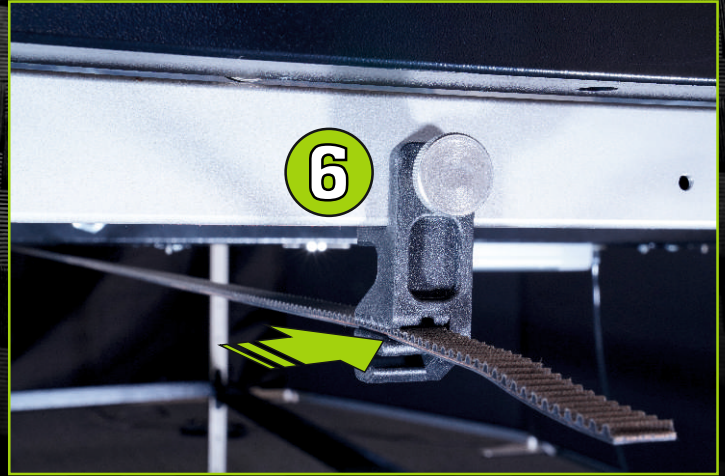

lamidesk

| Compact CL 2019 |

FLATBED APPLICATORS

DRIVE SET - INSTALLATION MANUAL

lamidesk | Compact CL 2019 | DRIVE SET

DRIVE SET

pedestal with connectors

lamidesk | Compact CL 2019 |

DRIVE SET