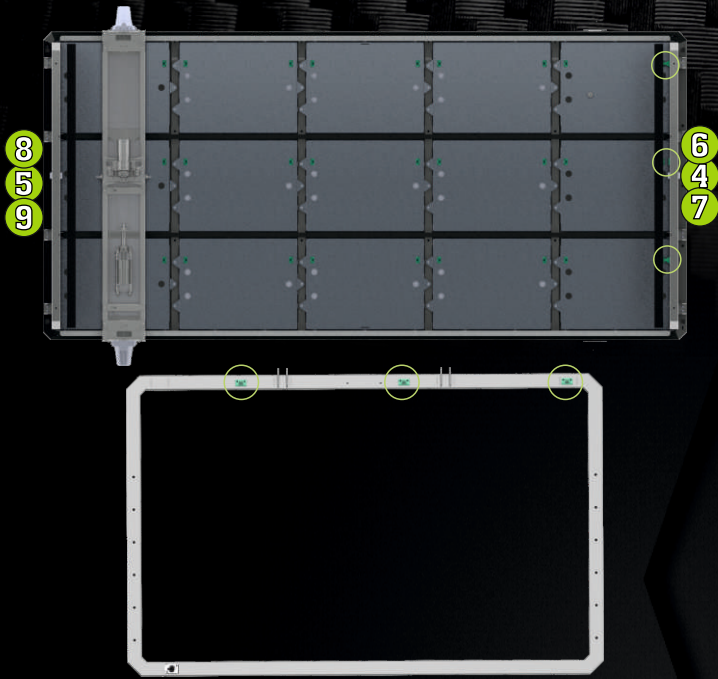

lamidesk

| Compact CL 2019 |

FLATBED APPLICATORS

DRIVE SET - INSTALLATION MANUAL

lamidesk | Compact CL 2019 | DRIVE SET

DRIVE SET

pedestal with connectors

lamidesk | Compact CL 2019 |

DRIVE SET