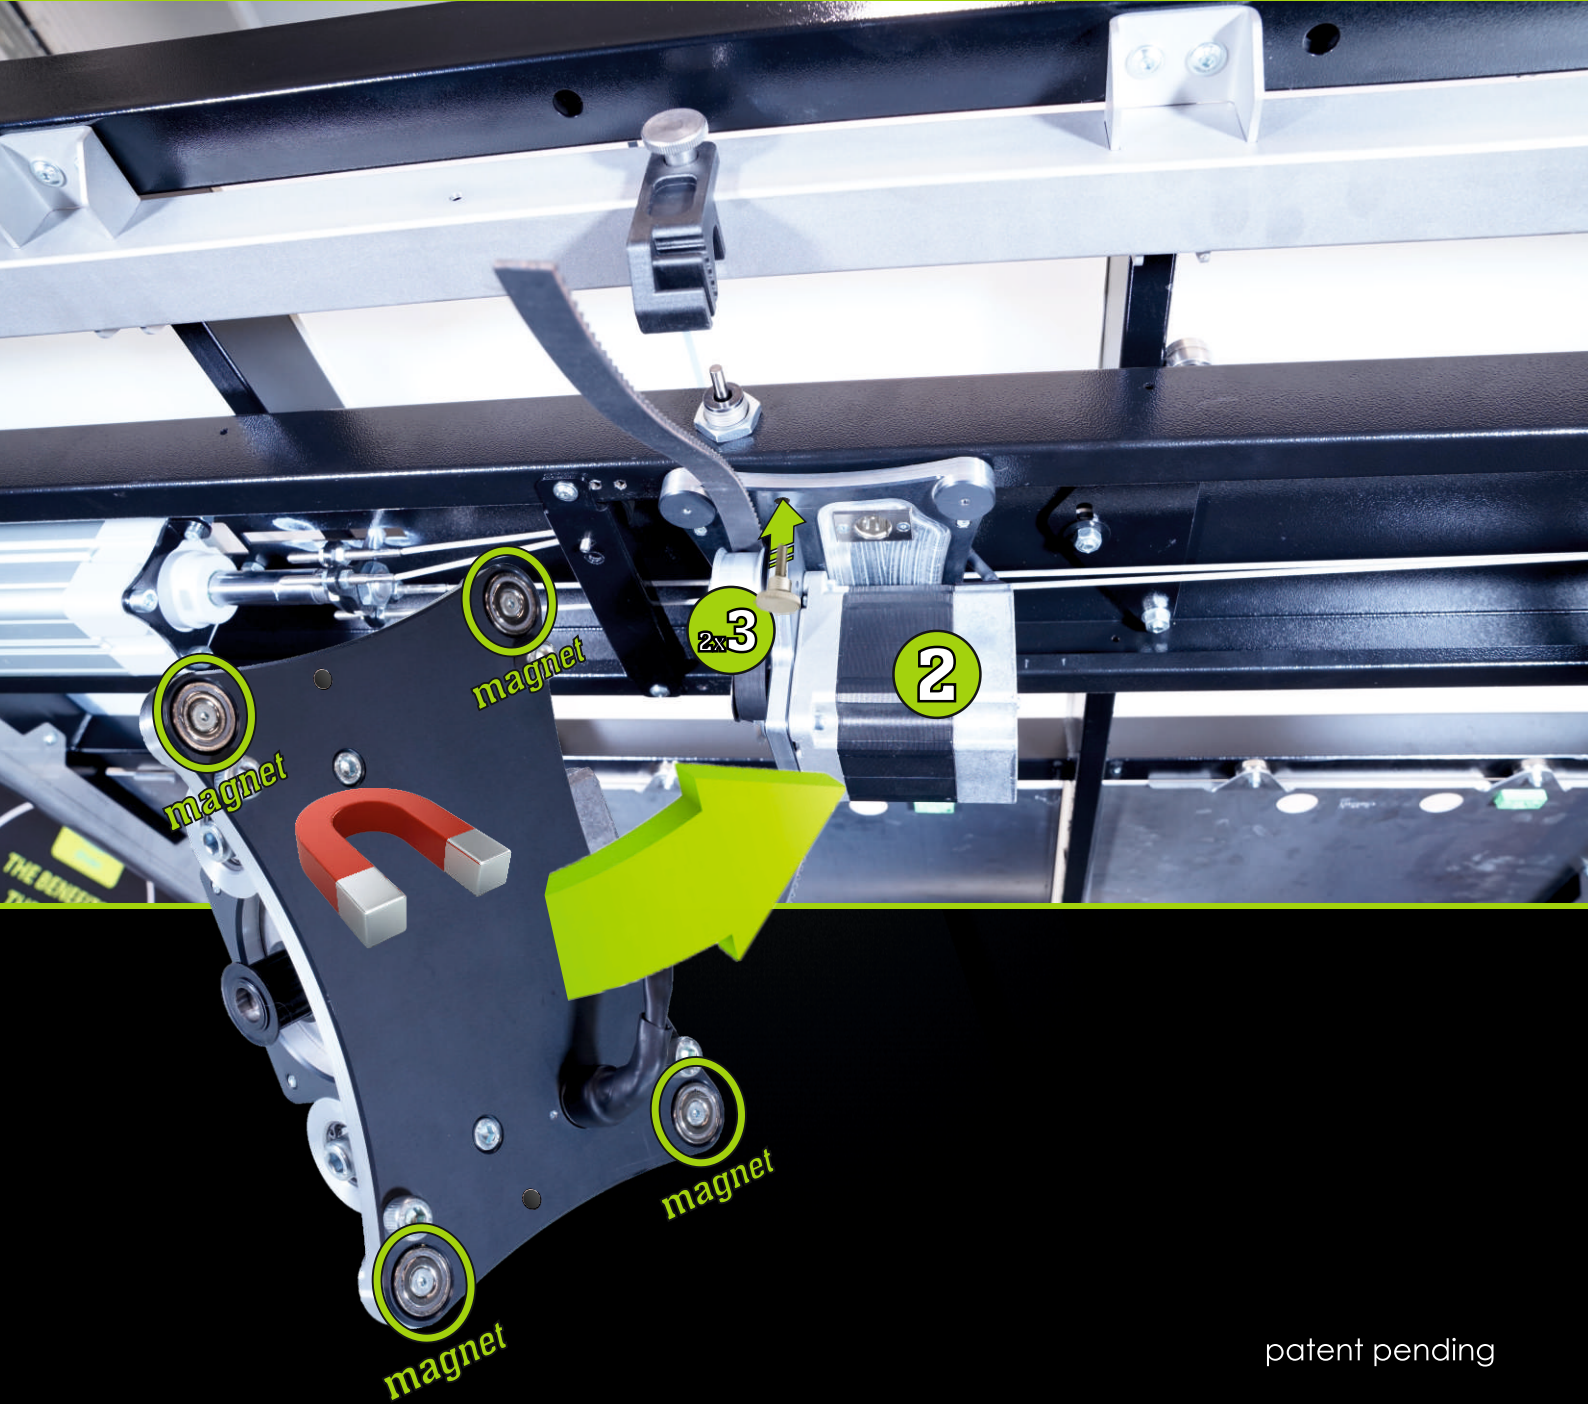

lamidesk

| Compact CL 2019 |

FLATBED APPLICATORS

DRIVE SET - INSTALLATION MANUAL

lamidesk | Compact CL 2019 | DRIVE SET

DRIVE SET

pedestal with connectors

lamidesk | Compact CL 2019 |

DRIVE SET